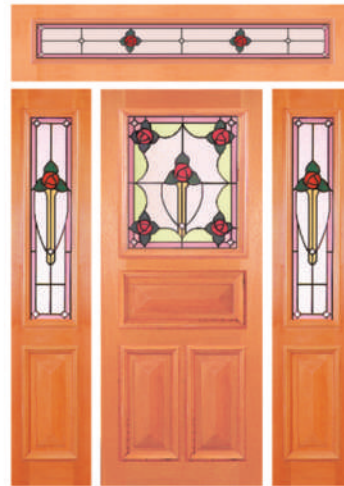

Heritage HM Cricket Bats+TGFEDROSEHER
+ 2 Cass S/L HM + TGFEDROSECASSL
+ TR3 + HM + TGFED.ROSETR3