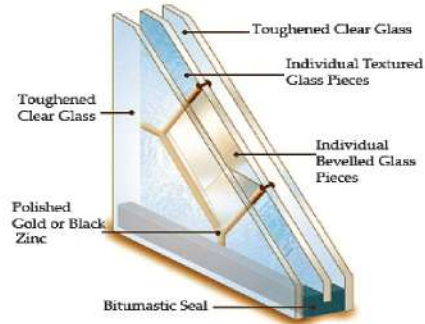

TR3 + HM + TG9CBTR3

TR2 + TGTIVOLI3TR2

MORE DESIGNS AVAILABLE FOR THE HI-LITES, PLEASE ENQUIRE

TR3 + HM + TG FED.ROSE TR3

TR2 + TGJEWELLTR2

Our Triple Glazed Glasses are 3 panes of glasses that offer various benefits with luxurious looks. It offers an effective noise reduction, energy efficiency and stronger security protection. Each of the glasses is available in various colours and sizes with different options of the doors. Please enquire our sales department.