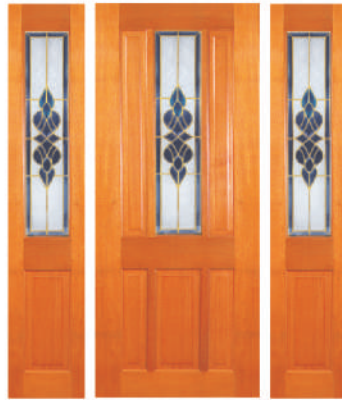

Hamlett With Cass S/L
TG 9BB Blue Bevelled Mirror