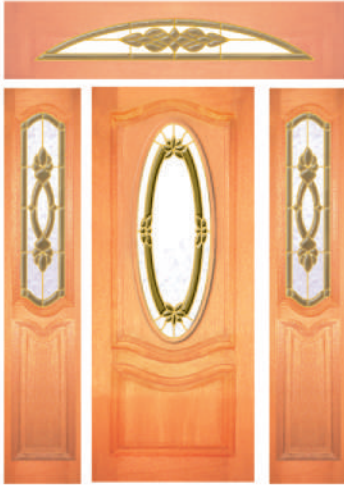

TRIPLE GLAZED GOLDLIGHT SOLID DOORS (GOLD FRAME)

MAPLE TIMBER OVERLAY

AVAILABLE AS SINGLE DOORS OR AS COMBINATION SETS

OLIVIA 2 + HM + TGCLAMICAL
+2 REG SL + TGCLAMICAL
+ TR2 + TG9YBTR3
Gold Bevelled Mirror