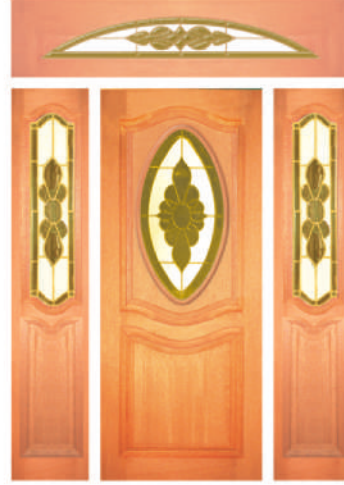

OLIVIA 1 + HM + TG13YBOLI
+2 REG S/L HM + TG13YBREGS
+ TR2 + TG9YBTR2
Gold Bevelled Mirror