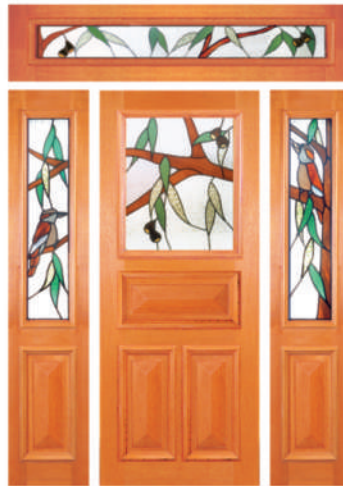

Heritage HM Cricket Bats
+ 2 Cass SL HM Cricket Bats
+ TR3 Hilitte with
TG Kookabura set