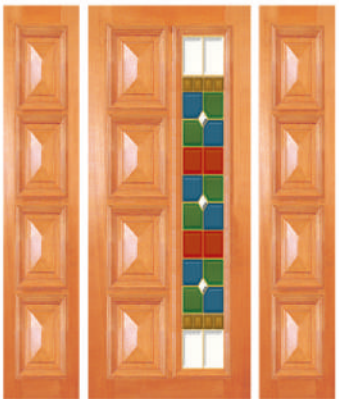

F10 HM Cricket Bats + TG 39 MCB
with Fattmun S/L Cricket Bats
(Multi Colour Bevelled)