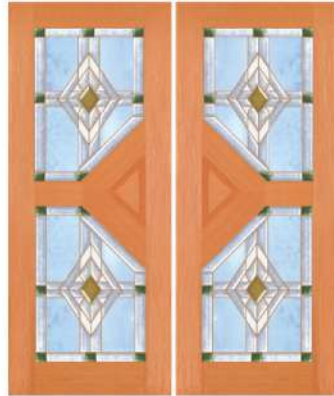

F7GL1 + TG33F7GL1
Double Doors