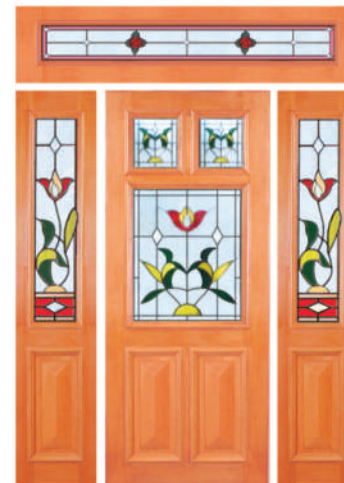

Federation One HM Cricket Bats
+ 2 Cass SL HM Cricket Bats
+ TR3 Hilitte
with TG Waratah