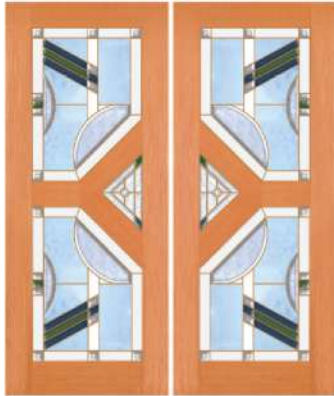

F7GL4 + TG35F7GL4
Double Doors