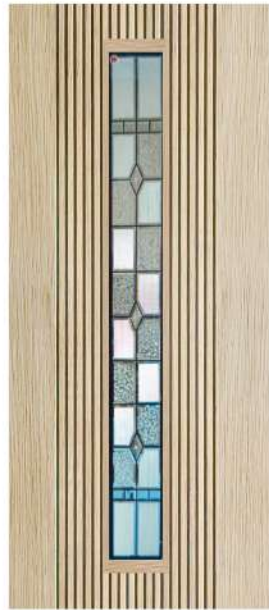

**BOSD 17
TG 39 GCFB**