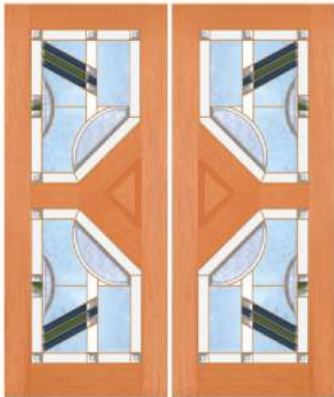

F7GL1
+TG35F7GL1