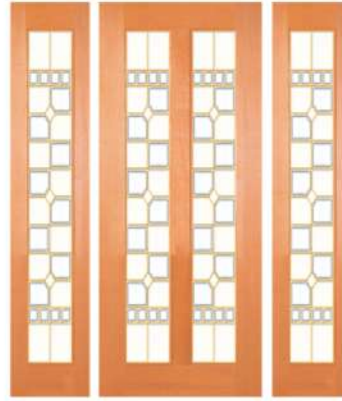

F26 with TG39 GCFB
with One Lite S/L TG 39 GCFB
(Gluechip + Frost Bevelled)