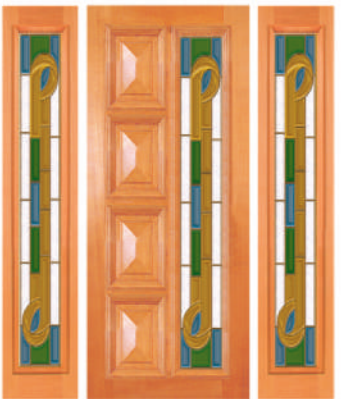

F10 HM Cricket Bat + TG TIFFANY MCB
with One Lite S/L + TG TIFFANY MCB
(Multi Colour Bevelled)