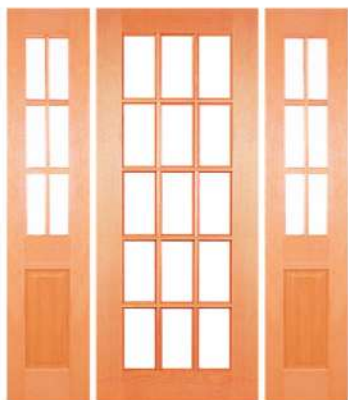

SOLID EXTERNAL & INTERNAL DOORS FRENCH DOORS COLLECTION

AVAILABLE IN CLEAR SAFETY GLASS, CLEAR BEVELLED, FROST SAFETY GLASS AND DESIGNER GLASS COLLECTION

AVAILABLE AS SINGLE DOORS OR AS COMBINATION SETS

Flash Two plus 2 Half French SL