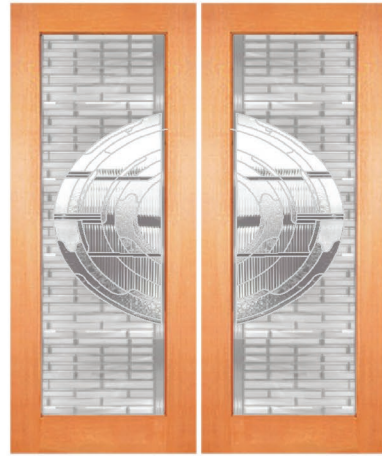

2x ONE LITE+TG EXPRESSIONIST

LOW E GLASS

ENERGY EFFICIENT & ENVIRONMENTALLY FRIENDLY