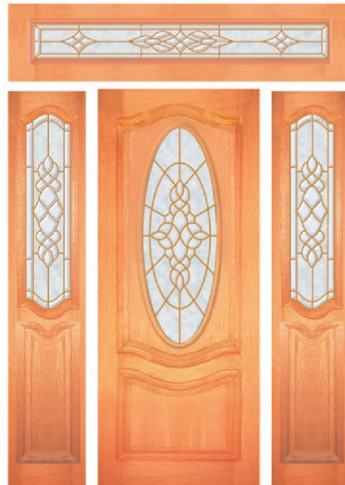

OLIVIA 2 HM+TGRO1 CBOLI2 &
2x REGENT S/L HM+TGRO1 CBREGS &
TR3 HILITE HM+TG9 CBTR3
(Crystal Leaf Bevelled)