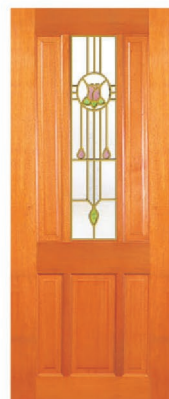

HAMLETT+
TG ANTIQUE ROSE