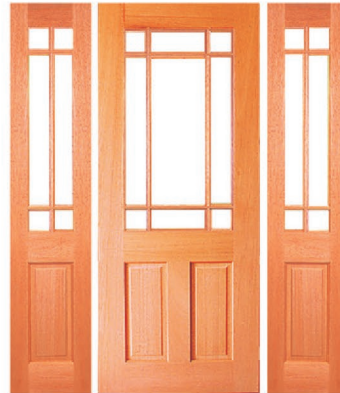

DIOR & 2x DIOR S/L