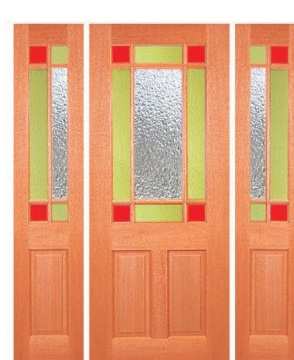

CORY
+RAIN GLASS

DIOR+DIAMOND &
FROST COMBINATION

DIOR & 2x DIOR S/L+FROST, CLEAR
& RAIN GLASS COMBINATION

2x FLO7+FROST SAFETY

DIOR & 2x DIOR S/L+DIAMOND GLASS
& GREEN & RED CATHEDRAL GLASS

Door sizes range from 820mm - 1200mm in width and 2040mm - 2400mm in height, please enquire.