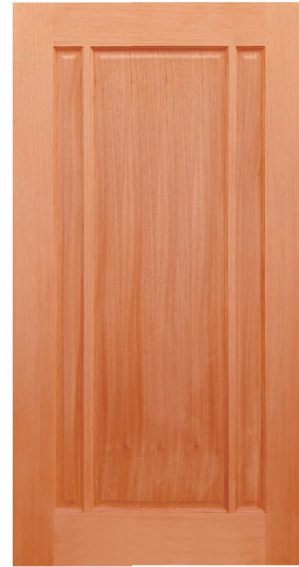

CHATEAU COLLECTION

MAPLE TIMBER OVERLAY

CREATE YOUR OWN CUSTOM COMBINATION SET OF DESIGNER GLASS
AVAILABLE IN TRIPLE GLAZED LEADLIGHT, GOLDLIGHT & CHROMELIGHT,
CLEAR BEVELLED SAFETY GLASS, FROST SAFETY GLASS AND DESIGNER GLASS.

XXL08

DESIGNER GLASS

AVAILABLE AS SINGLE DOORS OR AS COMBINATION SETS

Some designs may also be available in Triple Glazed Leadlight (Black)
Door sizes range from 820mm - 1200mm in width and 2040mm - 2400mm in height, please enquire.

WOODCRAFT DOORS