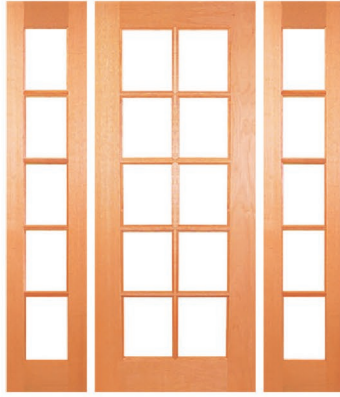

FLASH ONE &
2x FLASH ONE S/L