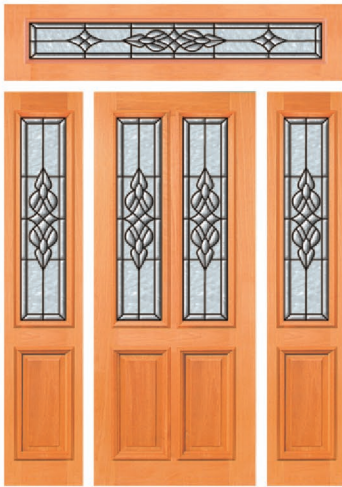

**TRIPLE GLAZED LEADLIGHT SOLID DOORS (BLACK FRAME)
MAPLE TIMBER OVERLAY**

ARCHITECTURAL
SPECIALISTS
WOOD
DOORS
OR
AS
CORPORATION
NO
SPECIALISTS

CASS HM+TG9 CBCASSB & 2x CASS S/L HM+TG9 CBCASSLB & TR3 HILITE HM+TG9 CBTR3B (Crystal Leaf Bevelled)