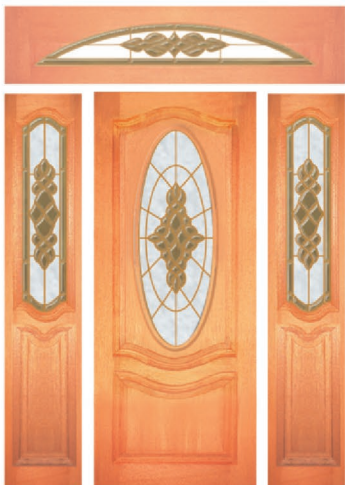

OLIVIA 2 HM+TGRO1 YBOLI2 &
2x REGENT S/L HM+TGRO1 YBREGS &
TR2 HILITE+TG9 YBTR2
(Gold Bevelled)