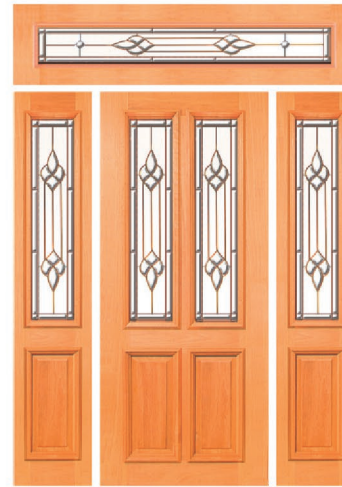

CASS HM & 2x CASS S/L HM & TR3 HILITE HM+TG LONG BEVEL (Crystal Leaf Bevelled)