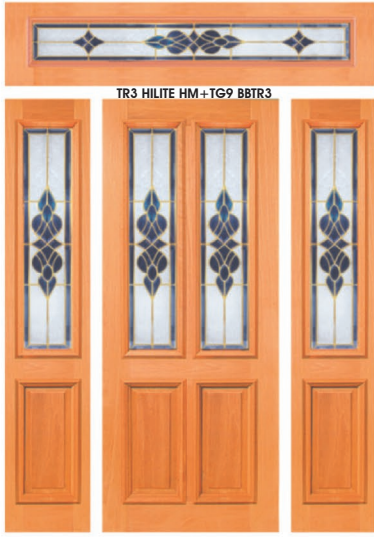

CASS HM+TG9 BBCASS &
2x CASS S/L HM+TG9 BBCASSL
(Blue Bevelled Mirror)

TRIPLE GLAZED GOLDLIGHT SOLID DOORS (GOLD FRAME) MAPLE TIMBER OVERLAY

Some designs may also be available
in Triple Glazed Leadlight (Black)

AAA
BBB
CCC
DDD
EEE
FFF
GGG
HHH
III
JJJ
KKK
LLL
MMM
NNN
OOO
PPP
QQQ
RRR
SSS
TTT
UUU
VVV
WWW
XXX
YYY
ZZZ

TR3 HILITE HM+TG9 BBTR3