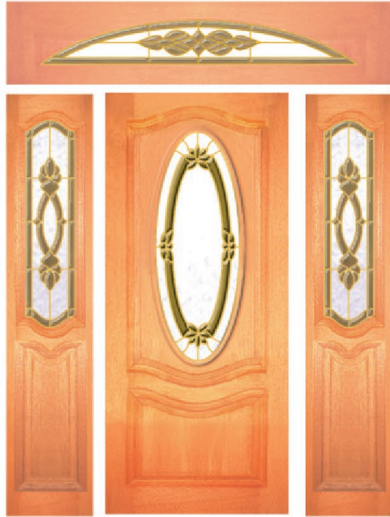

TRIPLE GLAZED GOLDLIGHT SOLID DOORS (GOLD FRAME) MAPLE TIMBER OVERLAY

W
O
O
D
C
R
A
F
T
D
O
O
R
S

OLIVIA 2 HM+TG CLAMICAL &
2x REGENT S/L HM+TG15 YBREGS &
TR2 HILITE+TG9 YBTR2
(Gold Bevelled Mirror)