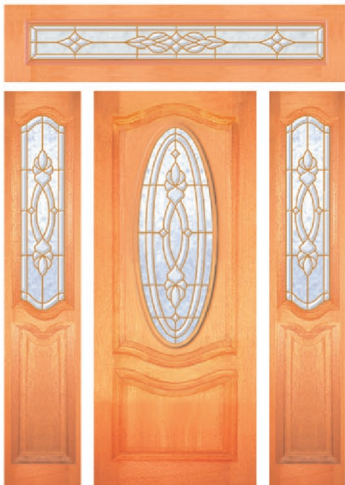

OLIVIA 2 HM+TG15 CBOLI2 &
2x REGENT S/L HM+TG15 CBREGS &
TR3 HILITE HM+TG9 CBTR3
(Crystal Leaf Bevelled)