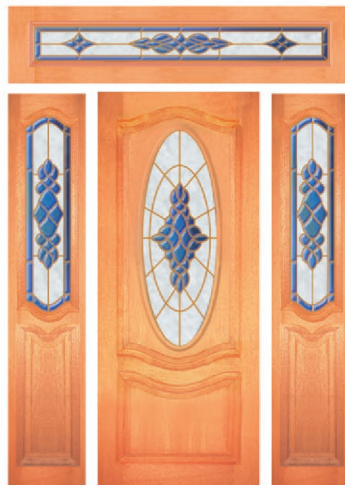

OLIVIA 2 HM+TGRO1 BBOLI2 &
2x REGENT S/L HM+TGRO1 BBREGS &
TR3 HILITE HM+TG9 BBTR3
(Blue Bevelled)