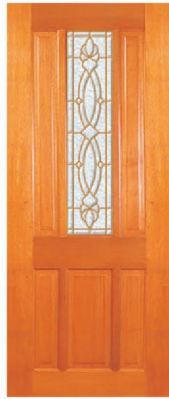

HAMLETT+TG6 CB
(Crystal Leaf Bevelled)