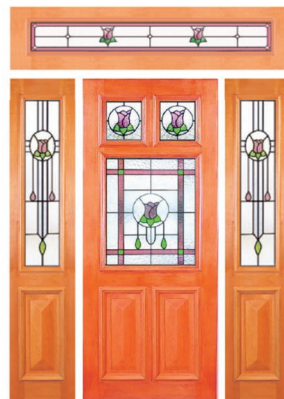

FEDERATION 1 HM CB &
2x CASS S/L HM CB & TR3 HILITE HM
+TG ANTIQUE ROSE (Colour Bevelled)