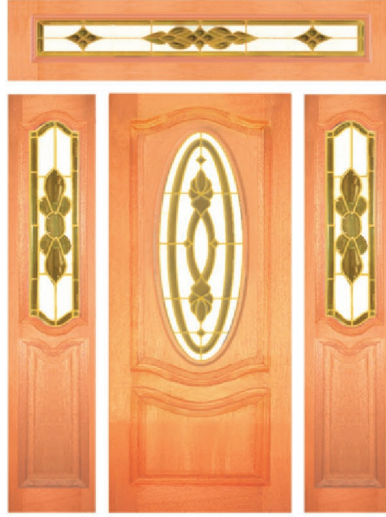

OLIVIA 2 HM+TG15 YBOLI2 &
2x REGENT S/L HM+TG13 YBREGS &
TR3 HILITE HM+TG9 YBTR3
(Gold Bevelled Mirror)