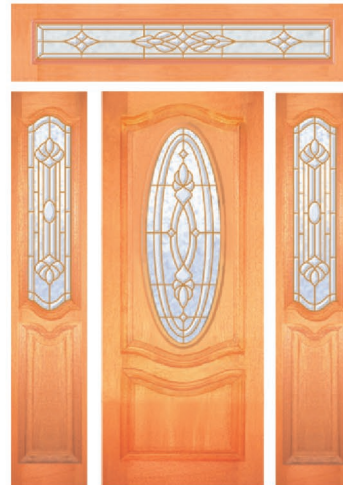

OLIVIA 2 HM+TG15 CBOLI2 &
2x REGENT S/L HM+TG16 CBREGS &
TR3 HILITE HM+TG9 CBTR3
(Crystal Leaf Bevelled)