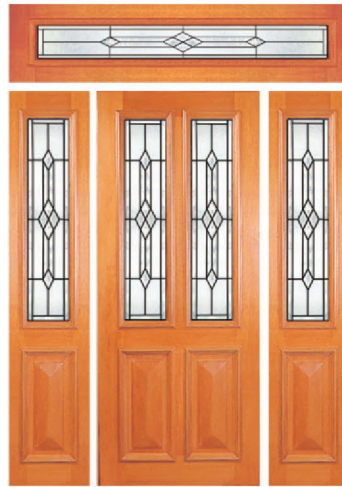

CASS HM CB & 2x CASS S/L HM CB & TR3 HILITE HM+TG SIX BEVEL (Crystal Leaf Bevelled)