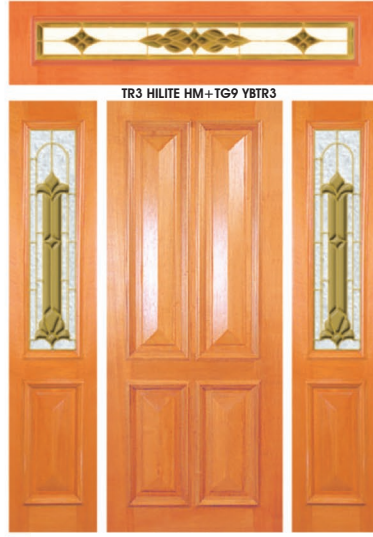

TR3 HILITE HM+TG9 YBTR3

LACE HM CB &
2x CASS S/L HM CB+TG12 YB
(Gold Bevelled Mirror)