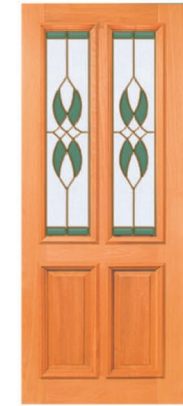

CASS HM+TG62
(Green Bevelled Mirror)