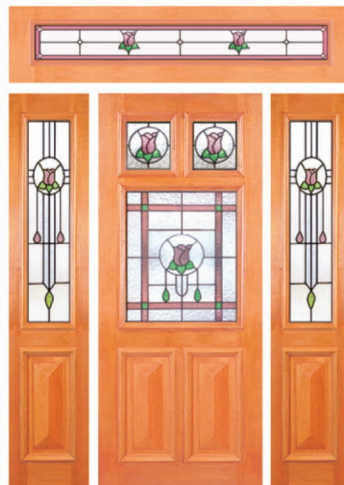

FEDERATION 1 HM CB &
2x CASS S/L HM CB & TR3 HILITE HM
+TG ANTIQUE ROSE
(Colour Bevelled)