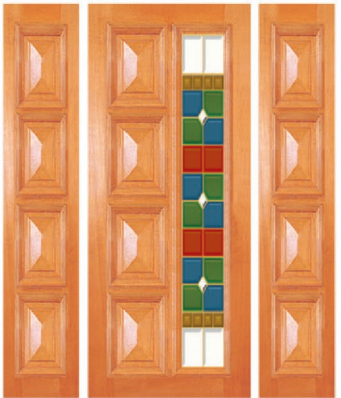

F10 HM CB+TG39 MCB &
2x FATTMUN S/L HM CB
(Multi Colour Bevelled)