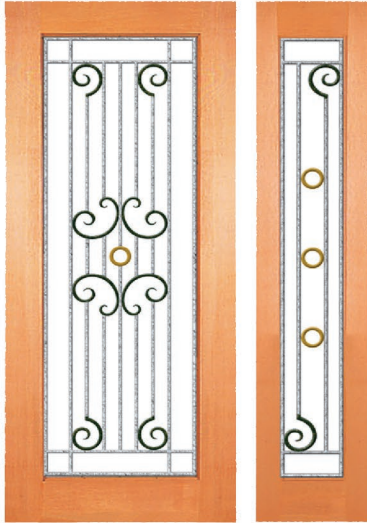

ONE LITE B/F

TWO LITE B/F

FATMUN B/F

LACE B/F

EXA B/F

Most glass can be fitted to Bifold Doors to suit external or internal door designs.

Bifold Doors can also be used as sidelites or as paired hinged doors.

Door sizes range from 820mm - 1200mm in width and 2040mm - 2400mm in height, please enquire.

WOODCRAFT DOORS

**CLASSIC WROUGHT IRON WITH SAFETY GLASS
MAPLE TIMBER OVERLAY**

W
O
O
D
C
R
A
F
T
D
O
O
R
S

CW 01 & CW 01 S/L