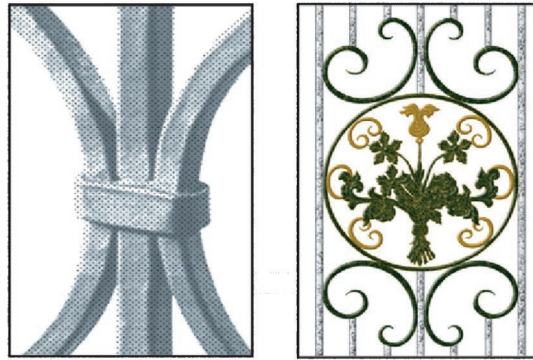

ONE LITE B/F

TWO LITE B/F

FATMUN B/F

LACE B/F

EXA B/F

Most glass can be fitted to Bifold Doors to suit external or internal door designs.

Bifold Doors can also be used as sidelites or as paired hinged doors.

Door sizes range from 820mm - 1200mm in width and 2040mm - 2400mm in height, please enquire.

WOODCRAFT DOORS

**CLASSIC WROUGHT IRON WITH SAFETY GLASS
MAPLE TIMBER OVERLAY**

W
O
O
D
C
R
A
F
T
D
O
O
R
S

CW 01 & CW 01 S/L

CW 02 & CW 02 S/L

CW 03 & CW 03 S/L

CW 04 & CW 04 S/L

CW 05 & CW 05 S/L

CW 06 & CW 06 S/L

CW 07 & CW 07 S/L

CW 08 & CW 08 S/L

Door sizes range from 820mm - 1200mm in width and 2040mm - 2400mm in height, please enquire.