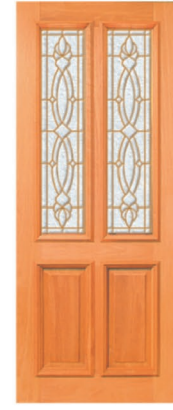

TR3 HILITE HM+TG9 BBTR3

TR3 HILITE HM+TG9 YBTR3

CASS HM+TG9 BBCASS &
2x CASS S/L HM+TG9 BBCASSL
(Blue Bevelled Mirror)

LACE HM CB &
2x CASS S/L HM CB+TG12 YB
(Gold Bevelled Mirror)

CASS HM+TG6 YB
(Gold Bevelled Mirror)