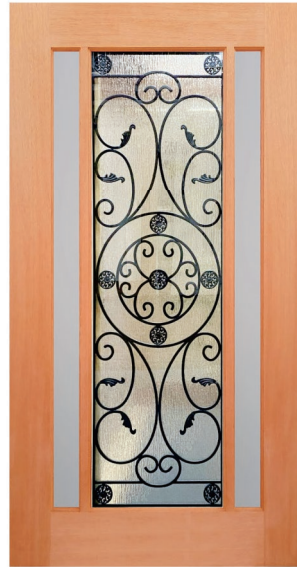

XXL07+TG COVINGTON
(Triple Glazed Wrought Iron
& Frost Safety Glass)