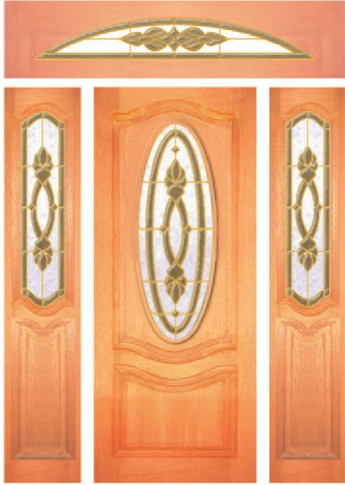

TRIPLE GLAZED GOLDLIGHT SOLID DOORS (GOLD FRAME) MAPLE TIMBER OVERLAY

OLIVIA 2 HM+TG15 YBOLI2 &
2x REGENT S/L HM+TG15 YBREGS &
TR2 HILITE+TG9 YBTR2
(Gold Bevelled Mirror)